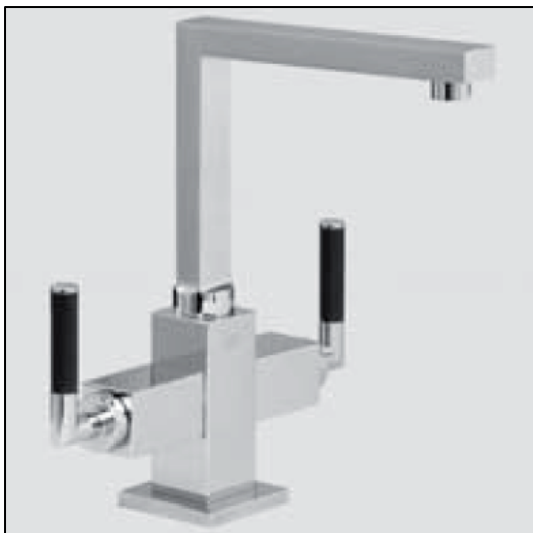

# KWC QBIX-ART

**Model number:**

**12.251.151.006** 6" Reach

**Basin two-handle mixer with pop-up assembly**

**Available in:**

**[006] Chrome/black**

**Measurements:**

A= 6" B= 8 1/2"

**Features:**

- Swivel spout 90°
- Ceramic disc valves, 1/4 turn
- Flexible supply hoses, 3/8" compression fittings
- Mounting hole size  $\text{\O} = 1 \frac{3}{8}$ "
- Flow rate: 2.2 gpm @ 60 psi

**Available & Sold Separately:**

**Chrome Lever Z.534.750.000**

Each lever includes both a "hot" and a "cold" indicator. Works for either side, not sold as a pair